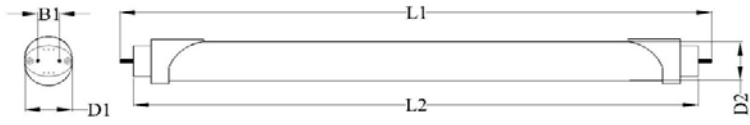

Extendum T8

Technical Drawing